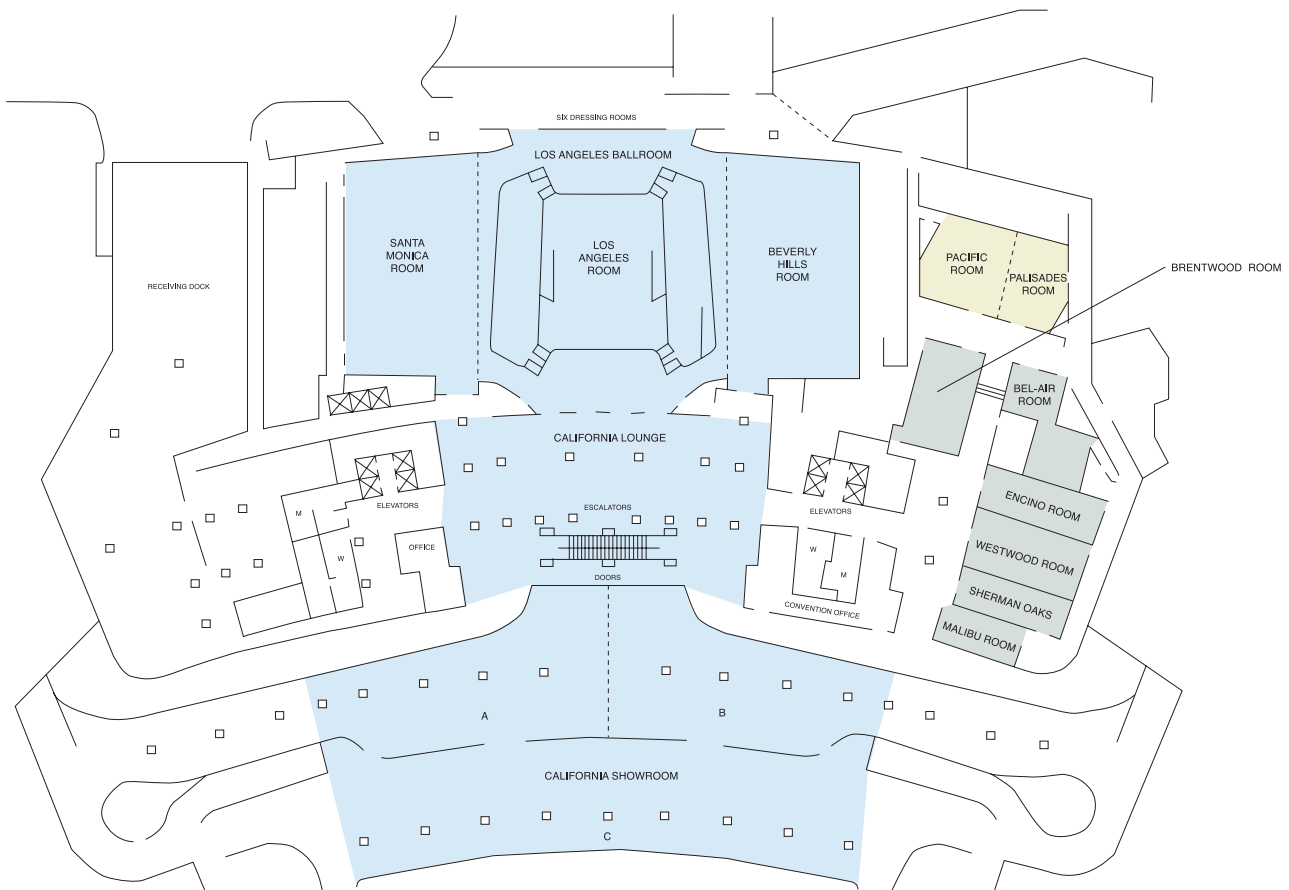

Hyatt Regency Century Plaza

DIRECTIONS

From Los Angeles International Airport: Take Century Boulevard East to San Diego Freeway (I-405) North and exit at Santa Monica Boulevard. Turn right onto Santa Monica Boulevard and proceed 2 miles to Avenue of the Stars. Turn right and the hotel is located 2 blocks ahead on the right.

From North: Take Highway 101 South to I-405 South. Exit I-405 onto Santa Monica Boulevard and turn left. Turn right onto Avenue of the Stars. The hotel is located 2 blocks ahead on the right.

From South: Take I-5 North to I-405. Follow I-405 North to Santa Monica Boulevard and turn right. Proceed 2 miles to Avenue of the Stars and turn right. The hotel is located 2 blocks ahead on the right.

From East: Take I-10 West past downtown Los Angeles. Exit Overland Avenue and turn right. Proceed 1 mile to Pico and turn right. Proceed 1 mile to Avenue of the Stars. Turn left on Avenue of the Stars.

CALIFORNIA LEVEL

Hyatt Regency Century Plaza

PLAZA LEVEL

Hyatt Regency Century Plaza

LOBBY LEVEL

Hyatt Regency Century Plaza

SOUTH MEZZANINE LEVEL