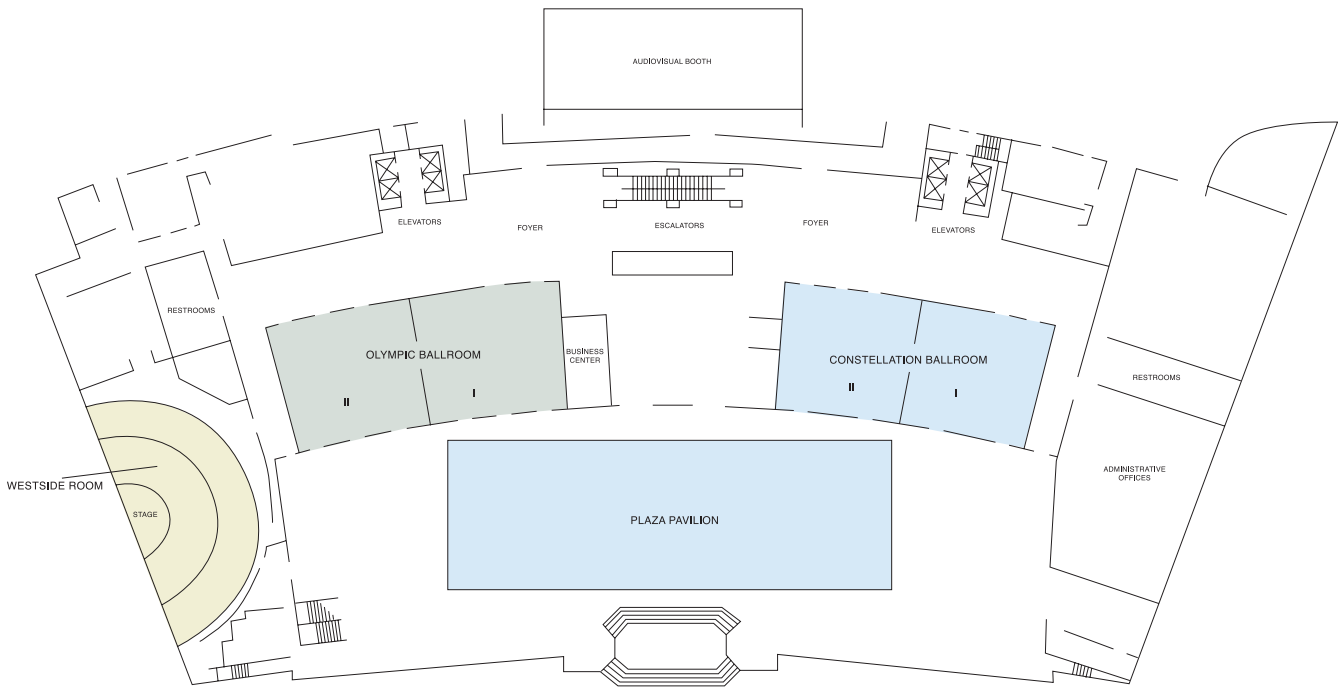

Hyatt Regency Century Plaza

DIRECTIONS

From Los Angeles International Airport: Take Century Boulevard East to San Diego Freeway (I-405) North and exit at Santa Monica Boulevard. Turn right onto Santa Monica Boulevard and proceed 2 miles to Avenue of the Stars. Turn right and the hotel is located 2 blocks ahead on the right.

From North: Take Highway 101 South to I-405 South. Exit I-405 onto Santa Monica Boulevard and turn left. Turn right onto Avenue of the Stars. The hotel is located 2 blocks ahead on the right.

From South: Take I-5 North to I-405. Follow I-405 North to Santa Monica Boulevard and turn right. Proceed 2 miles to Avenue of the Stars and turn right. The hotel is located 2 blocks ahead on the right.

From East: Take I-10 West past downtown Los Angeles. Exit Overland Avenue and turn right. Proceed 1 mile to Pico and turn right. Proceed 1 mile to Avenue of the Stars. Turn left on Avenue of the Stars.

CALIFORNIA LEVEL

Hyatt Regency Century Plaza

PLAZA LEVEL

Hyatt Regency Century Plaza

LOBBY LEVEL

Hyatt Regency Century Plaza

SOUTH MEZZANINE LEVEL