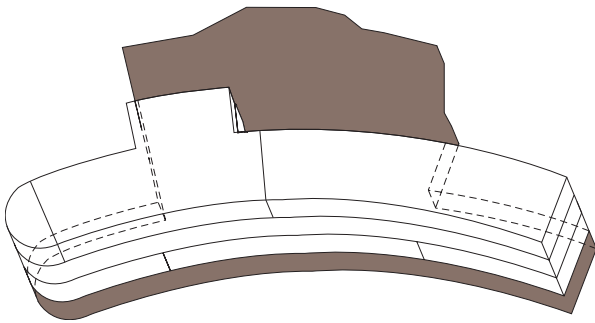

Hyatt Regency Century Plaza

DIRECTIONS

From Los Angeles International Airport: Take Century Boulevard East to San Diego Freeway (I-405) North and exit at Santa Monica Boulevard. Turn right onto Santa Monica Boulevard and proceed 2 miles to Avenue of the Stars. Turn right and the hotel is located 2 blocks ahead on the right.

From North: Take Highway 101 South to I-405 South. Exit I-405 onto Santa Monica Boulevard and turn left. Turn right onto Avenue of the Stars. The hotel is located 2 blocks ahead on the right.

From South: Take I-5 North to I-405. Follow I-405 North to Santa Monica Boulevard and turn right. Proceed 2 miles to Avenue of the Stars and turn right. The hotel is located 2 blocks ahead on the right.

CALIFORNIA LEVEL

Hyatt Regency Century Plaza

PLAZA LEVEL

Hyatt Regency Century Plaza

LOBBY LEVEL

Hyatt Regency Century Plaza

SOUTH MEZZANINE LEVEL